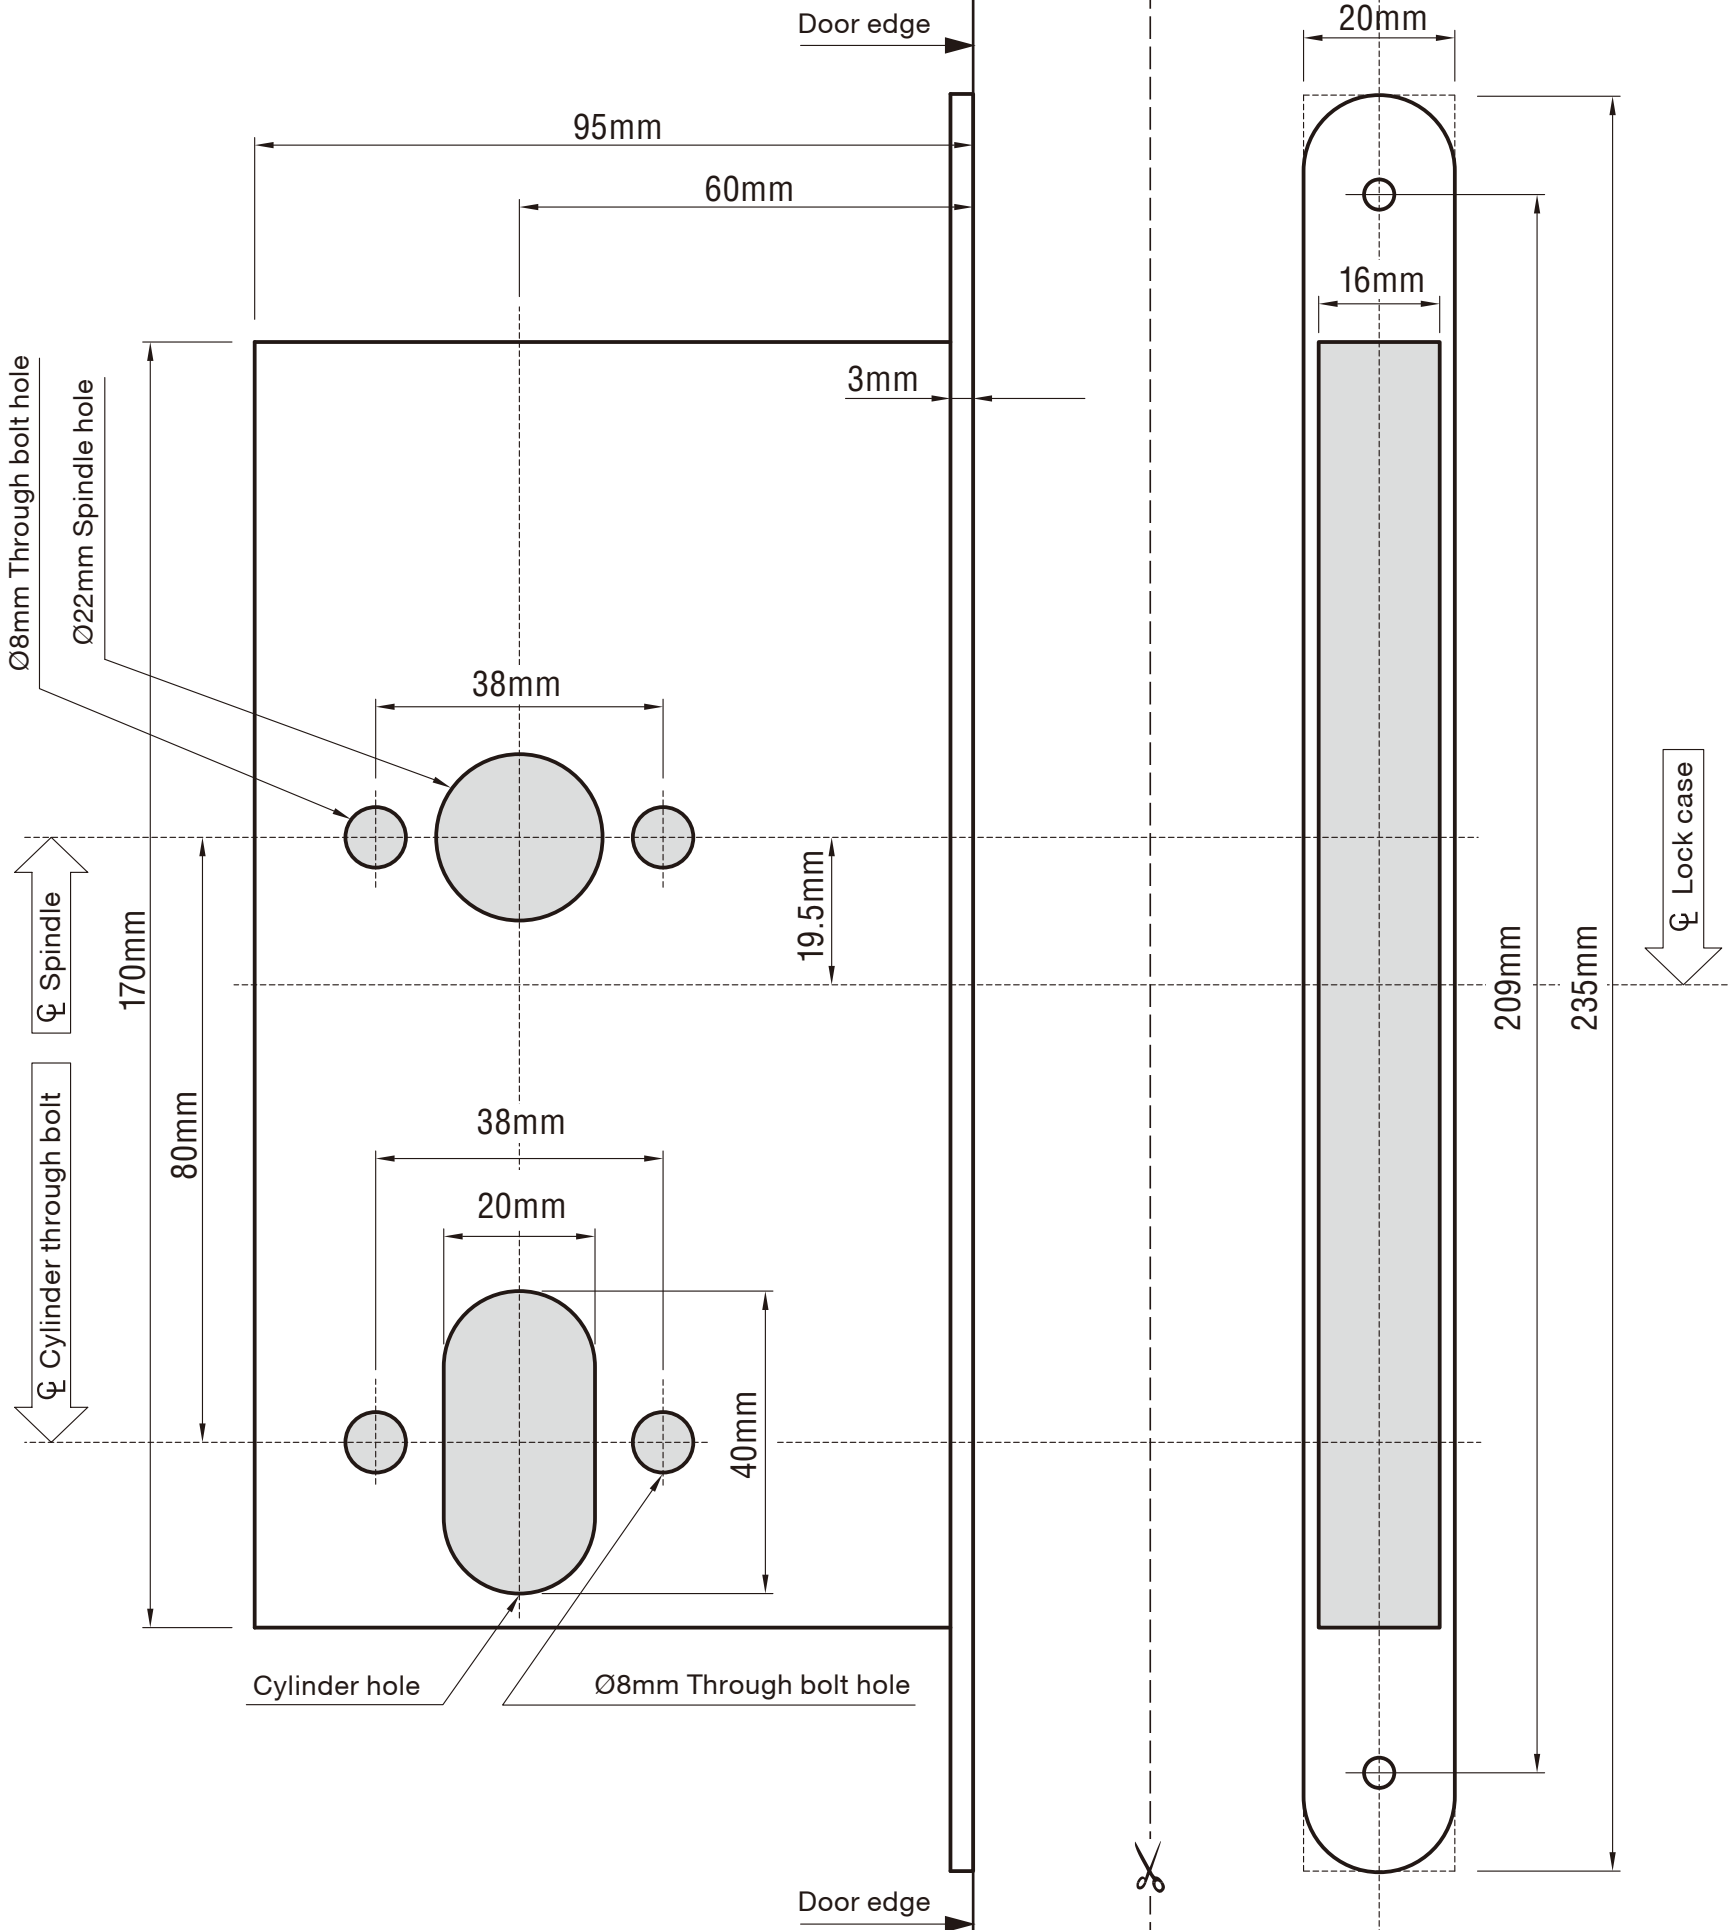

# Fixing Template - European 72mm Lock Range

5600/003/00  
Rev A.

# Fixing Template - European 72mm Lock Range